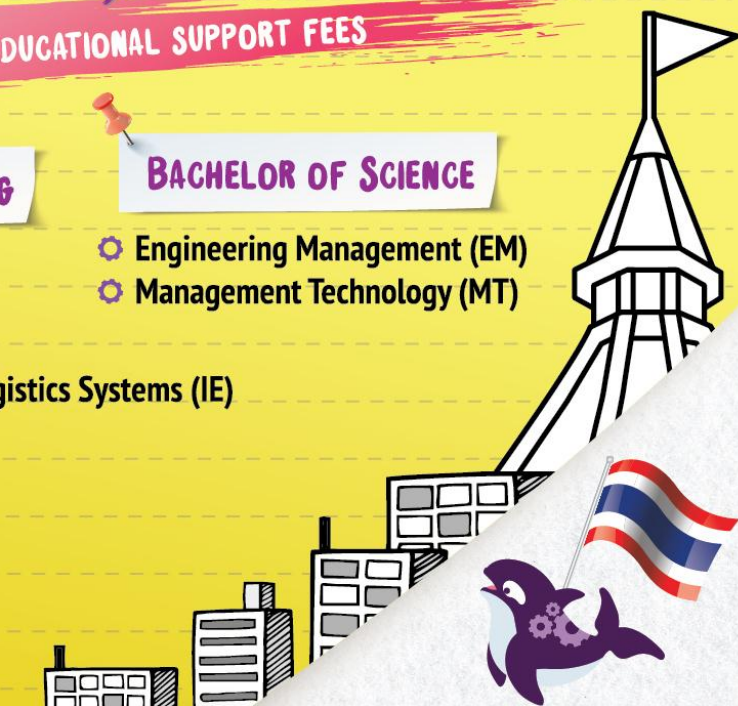

EFS-U SIIT SINCE 1992 SCHOLARSHIPS

Excellent Foreign Student Program (Undergraduate)

Sirindhorn International Institute of Technology, Thammasat University, Thailand

100% , 50% , 25%
OF SIIT TUITION AND EDUCATIONAL SUPPORT FEES

BACHELOR OF ENGINEERING

- Chemical Engineering (ChE)
- Civil Engineering (CE)
- Electrical Engineering (EE)
- Industrial Engineering and Logistics Systems (IE)
- Mechanical Engineering (ME)
- Computer Engineering (CPE)
- Digital Engineering (DE)

BACHELOR OF SCIENCE

- Engineering Management (EM)
- Management Technology (MT)

International environment from 38 nationalities

Highest starting salary for Engineer & Technology graduates

International standard curricula, faculty members, and environment

More than 80 MOUs with top university around the world

for collaborations and exchange program

*SIIT reserves the right to change or modify these policies without prior notice.

SIITTU SIITTU SIITTU www.siidt.tu.ac.th

admission@siit.tu.ac.th +66(0) 2986 9009 Ext. 1002-1006